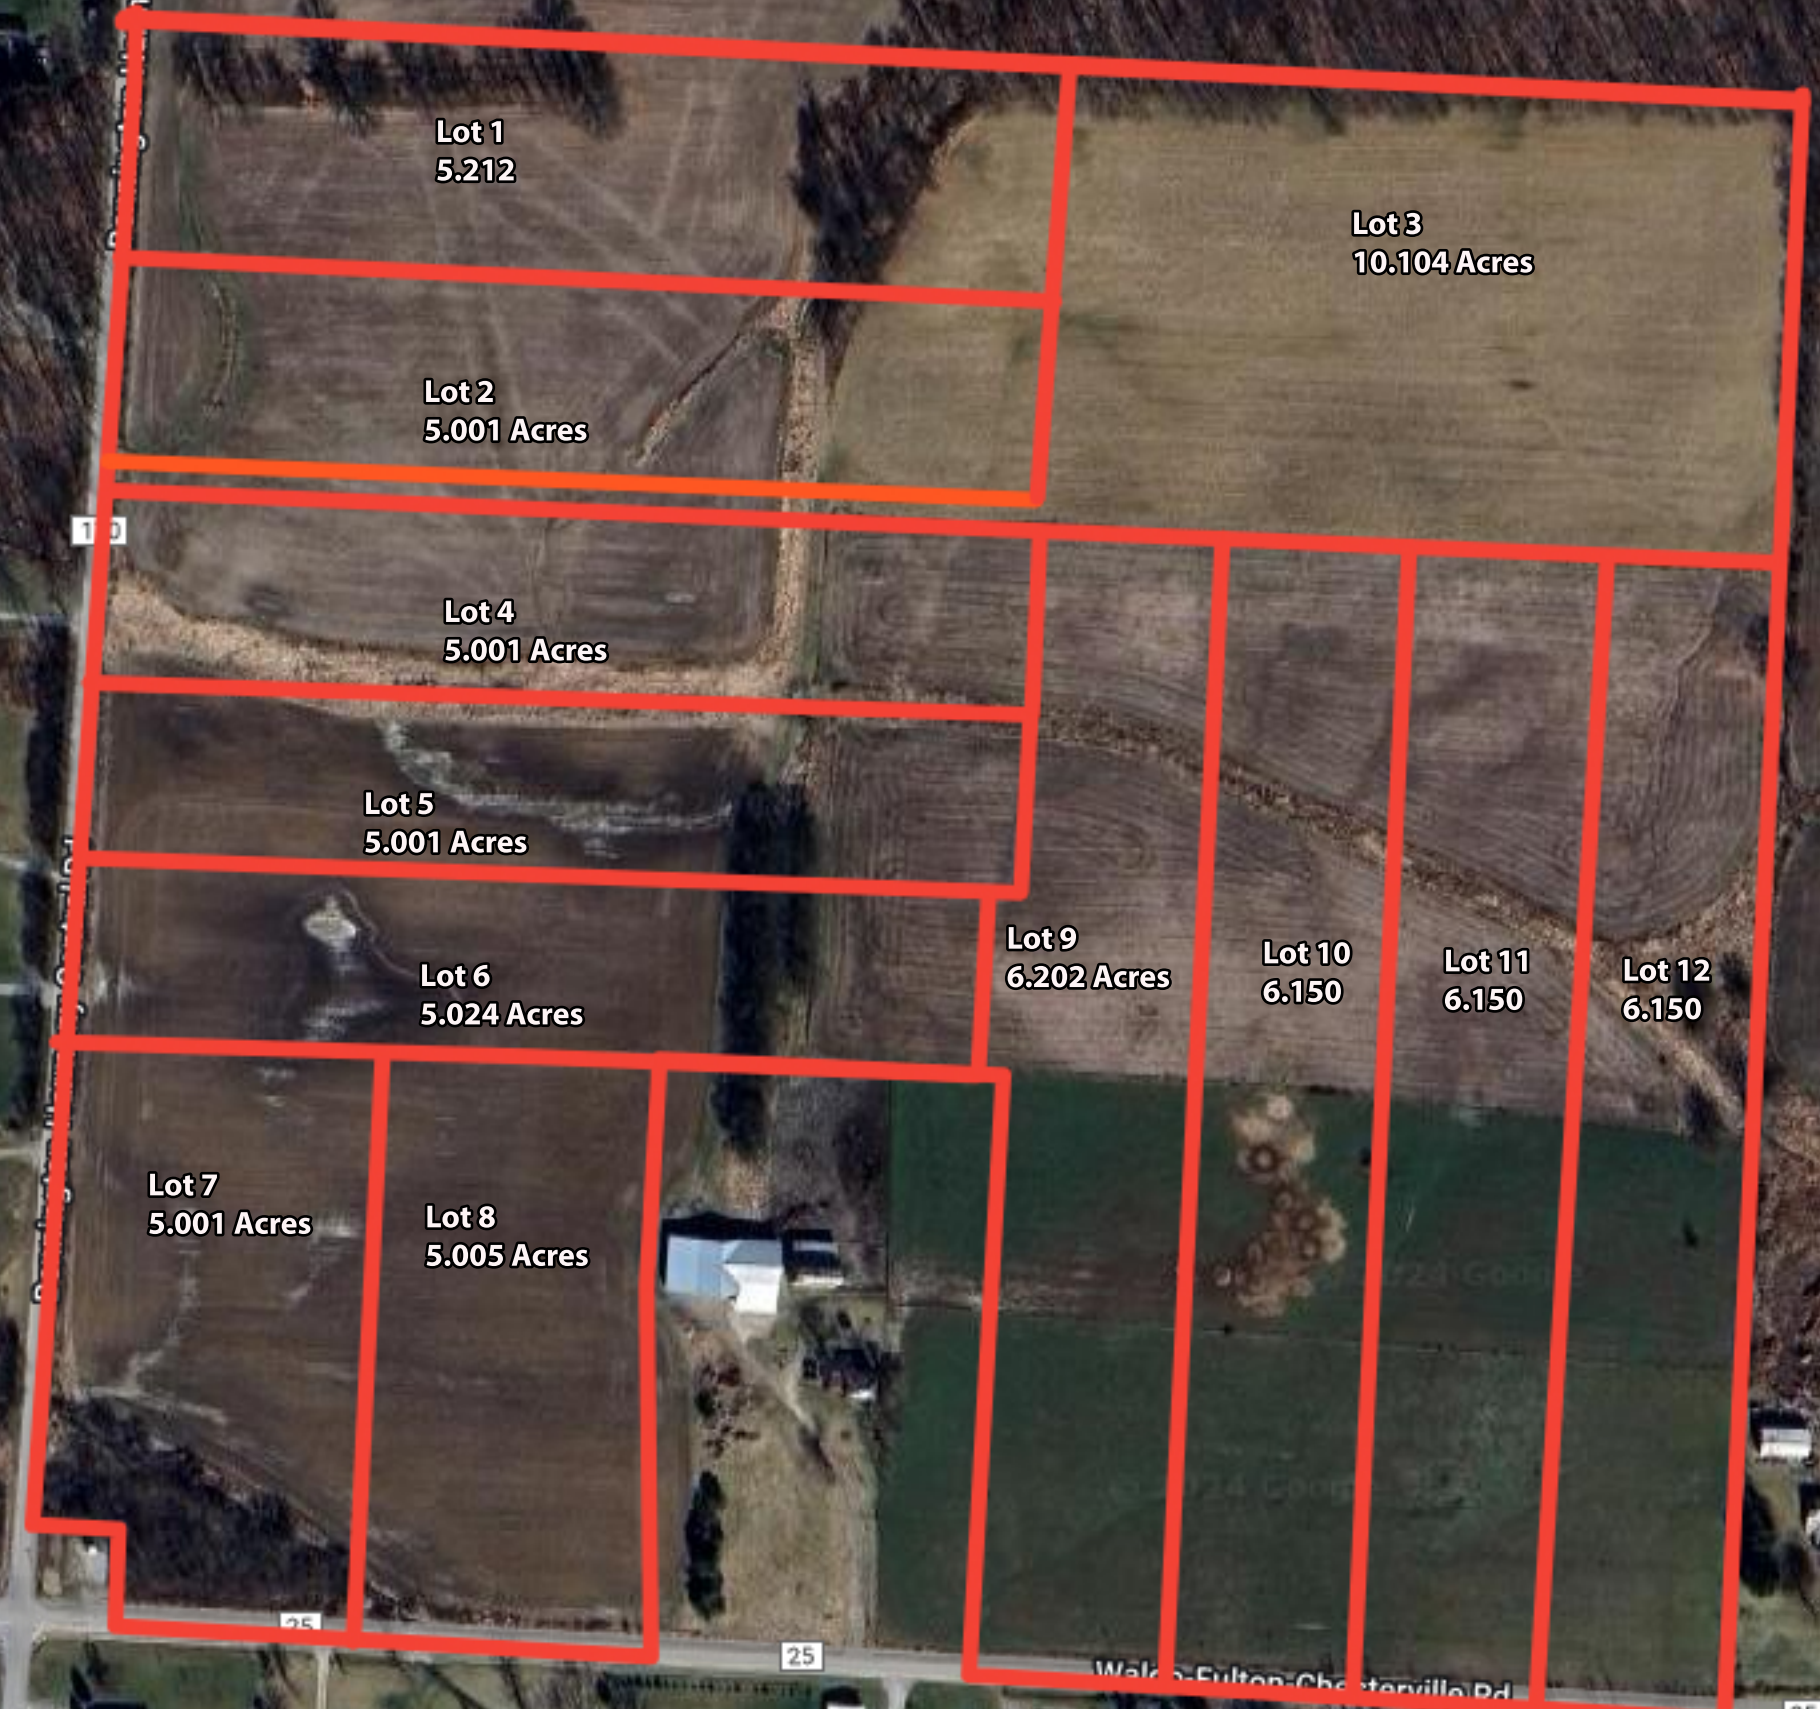

ony-Central Rd

Lot 1
5.212

Lot 3
10.104 Acres

Lot 2
5.001 Acres

Lot 4
5.001 Acres

Lot 5
5.001 Acres

Lot 6
5.024 Acres

Lot 9
6.202 Acres

Lot 10
6.150

Lot 11
6.150

Lot 12
6.150

Lot 7
5.001 Acres

Lot 8
5.005 Acres

170

25

Waldo-Fulton-Chesterville Rd

25

Waldo-Fulton-Chesterville Rd